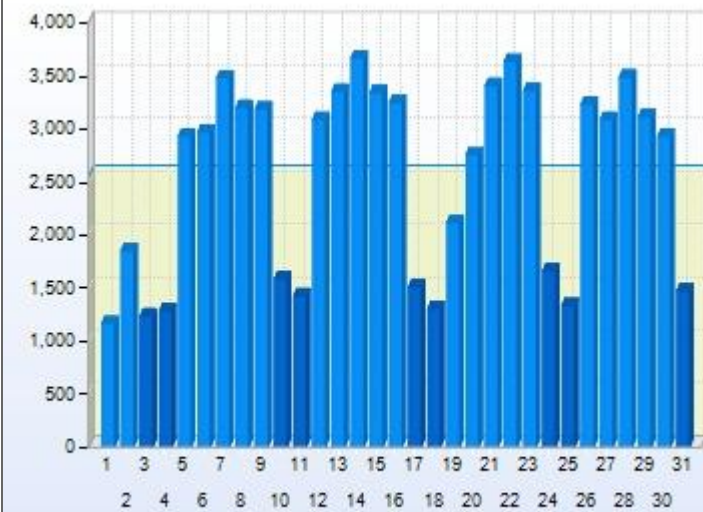

Dashboard

Period: 1 month (1/1/2009 - 1/31/2009)

Pageviews

Traffic

Pageviews

78,987

Visitors

20,582

Summary

Total pageviews:	78,987
Total visits:	37,369
Monthly unique visitors:	20,582
Daily unique visitors:	32,793
First time visitors:	17,697
Avg. pageviews per day:	2,548
Pageviews per visit:	2.11
Pageviews today:	2,244
Visits today:	1,183
Prognosis today:	5,333
Busiest day:	4/27/2009